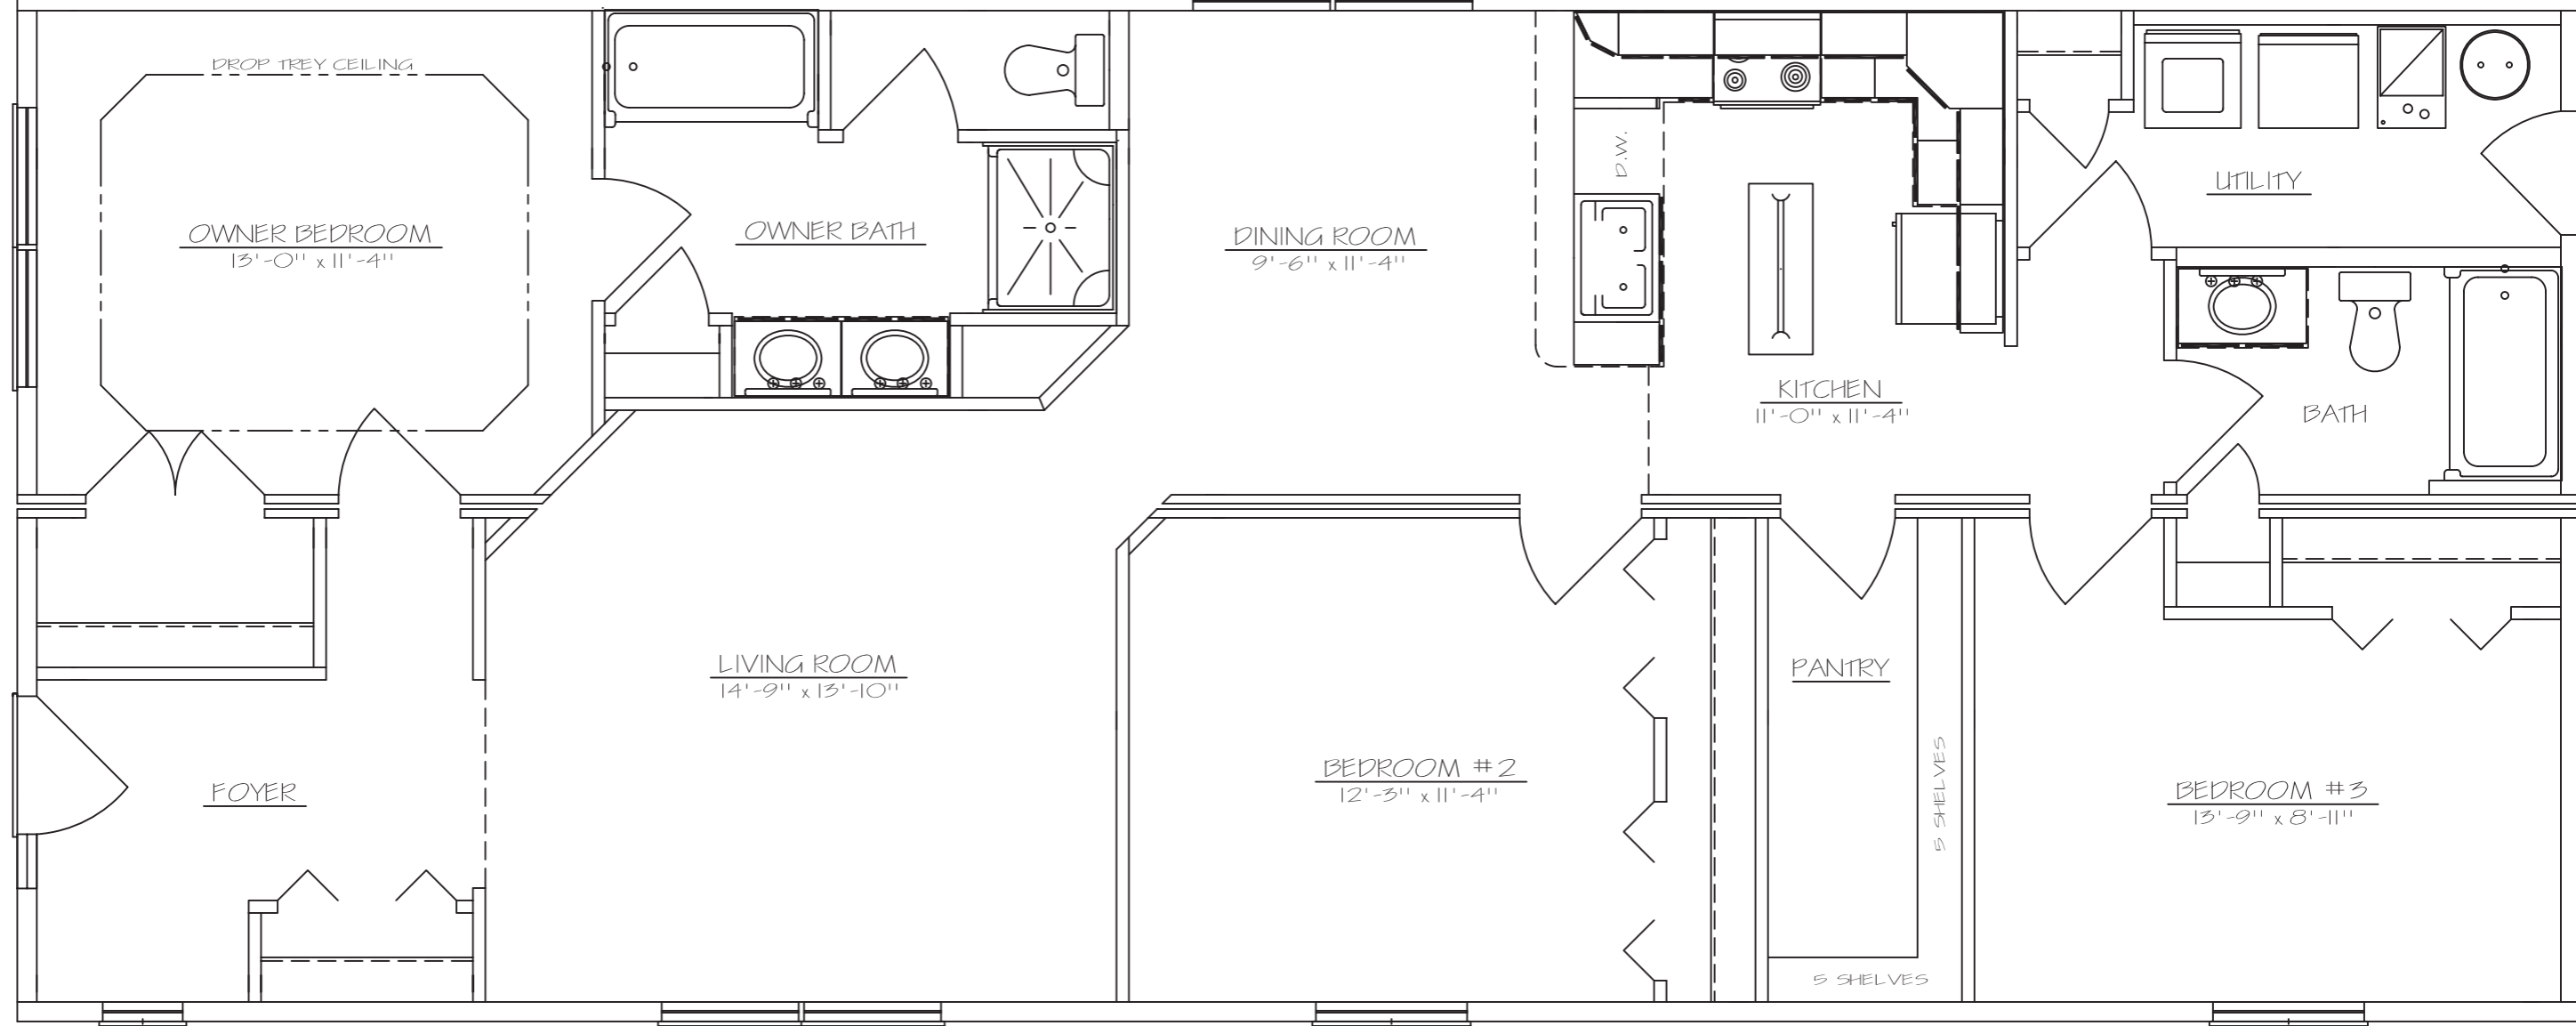

FRONT OF HOUSE

\*\* CONCEPTUAL DESIGN ONLY \*\*

1448 SQUARE FEET