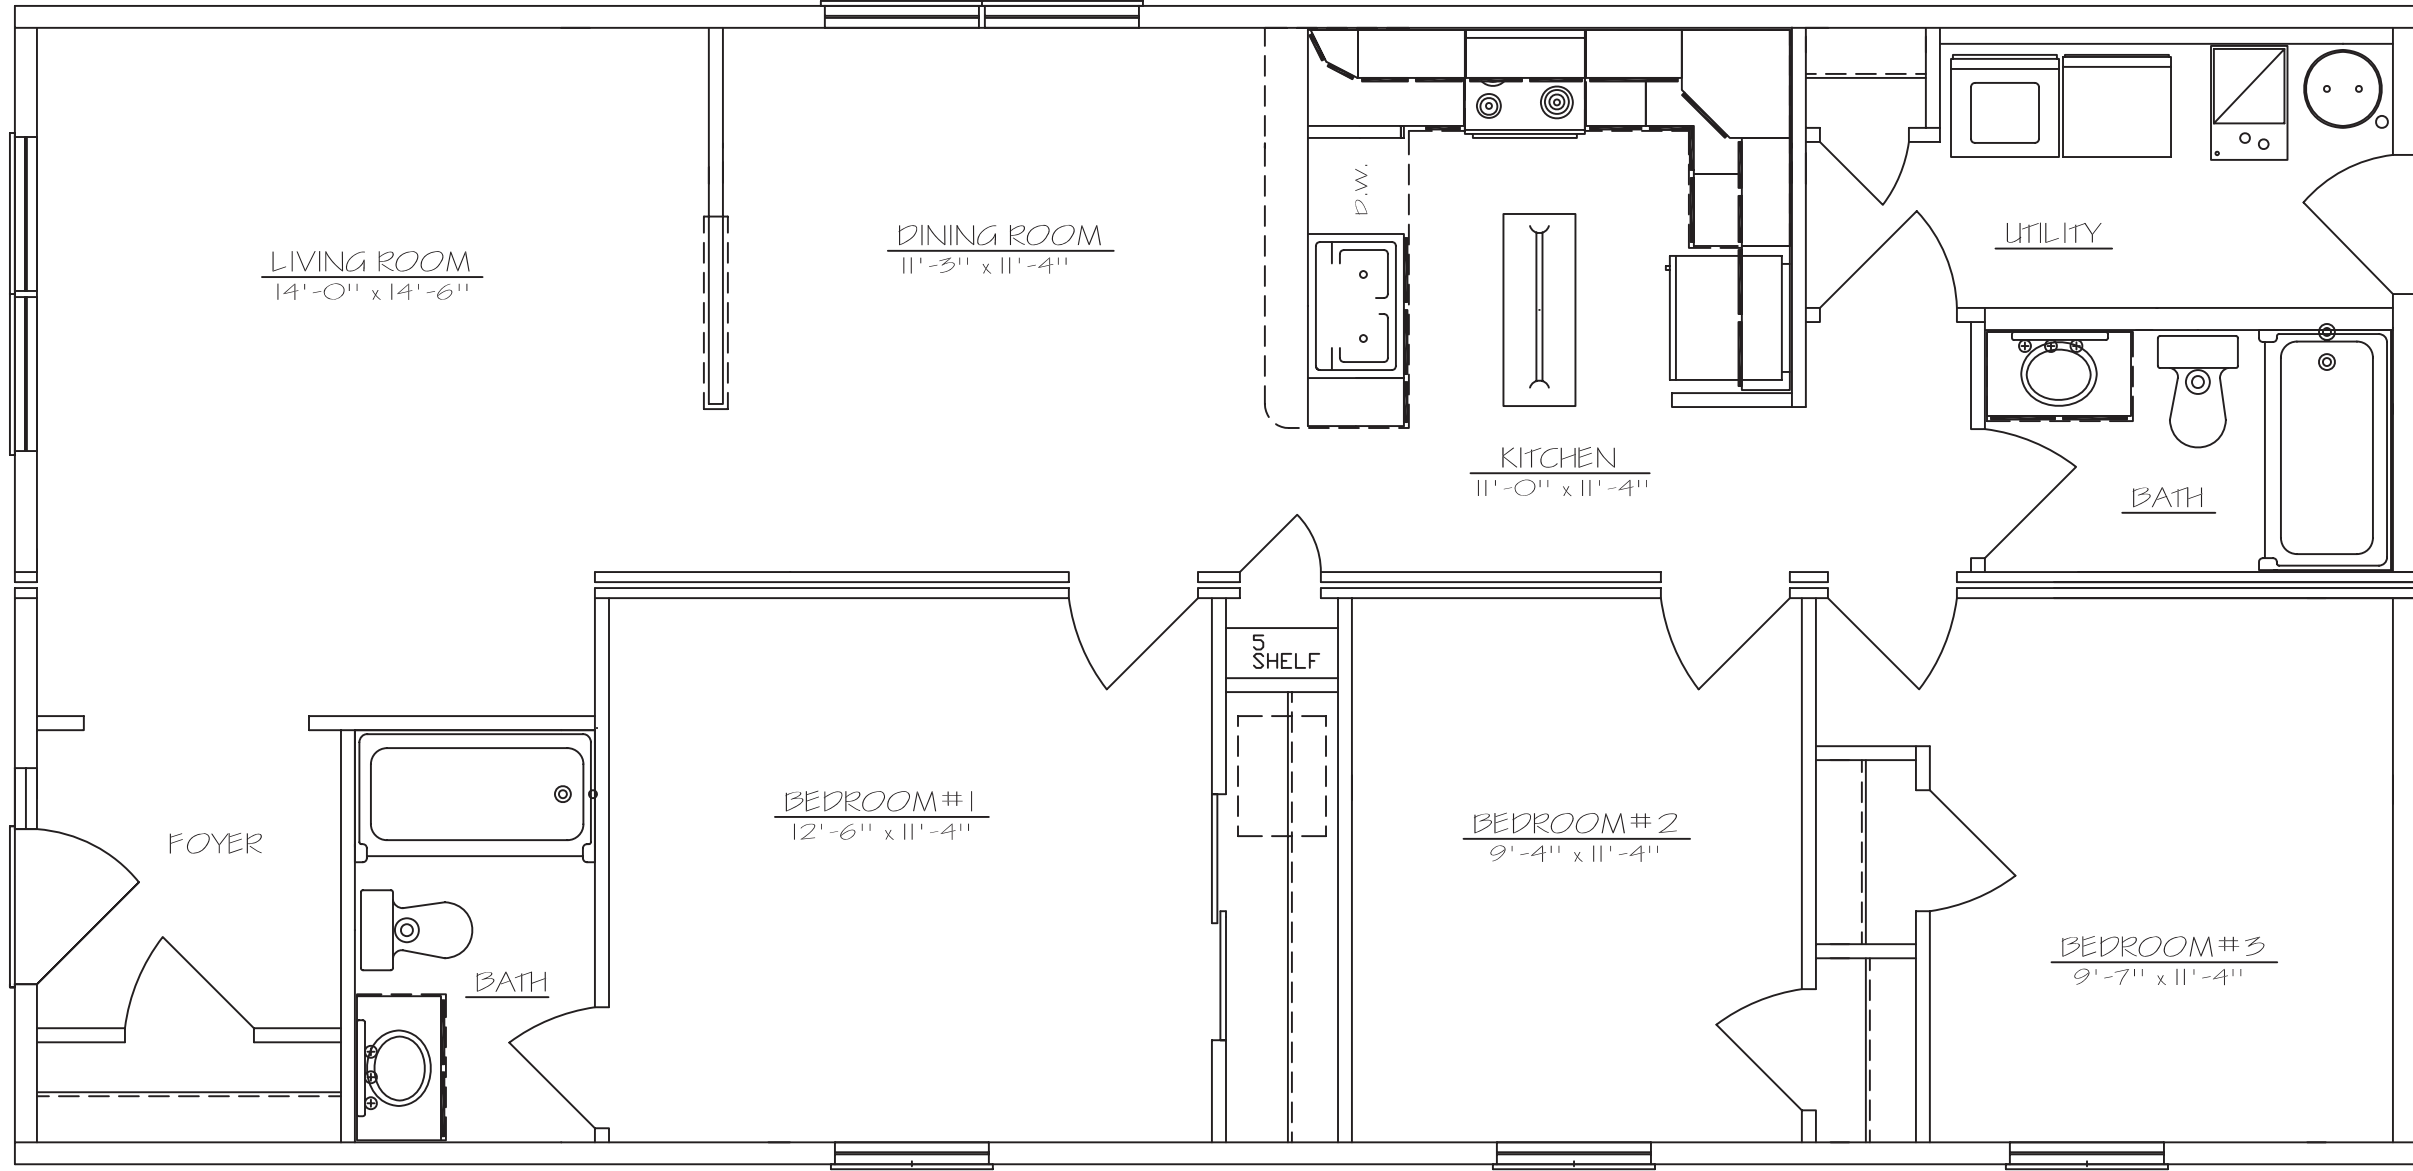

FRONT OF HOUSE

** CONCEPTUAL DESIGN ONLY **

1207 SQ/ FT